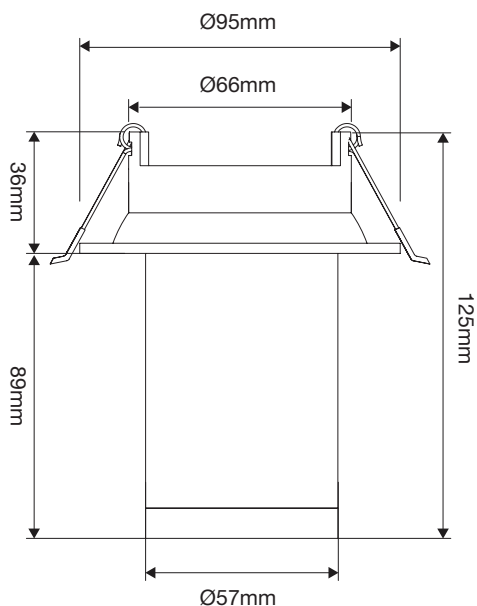

### Electrical and Mechanical Specifications

	1. Round	2. Square
<b>Input Voltage</b>	220-240V~ 50/60Hz	
<b>Lampshade size</b>	<b>Height</b>	89mm
	<b>Diameter</b>	Ø 57mm
<b>Dimensions</b>	<b>Height</b>	125mm
	<b>Width</b>	95mm
		95 x 95mm
<b>Weight</b>	227g	250g
<b>Housing</b>	Aluminum	

# LUXPOINT® GU10 Spot Light

Dimension (Unit: mm)

Round

Square