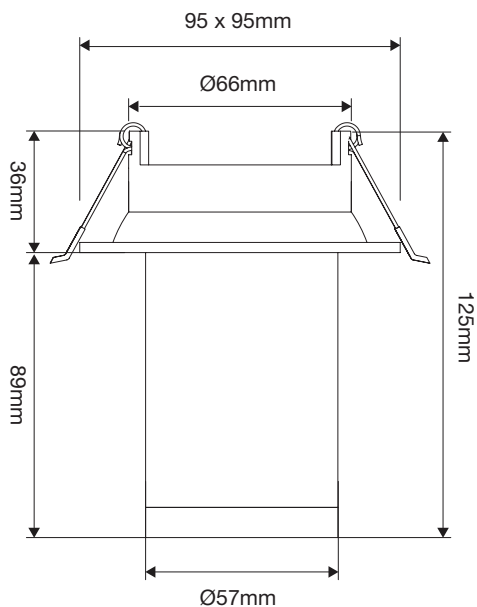

### Electrical and Mechanical Specifications

	1. Round	2. Square
<b>Input Voltage</b>	220-240V~ 50/60Hz	
<b>Lampshade size</b>	<b>Height</b>	89mm
	<b>Diameter</b>	Ø 57mm
<b>Dimensions</b>	<b>Height</b>	125mm
	<b>Width</b>	95mm
		95 x 95mm
<b>Weight</b>	227g	250g
<b>Housing</b>	Aluminum	

# LUXPOINT® GU10 Spot Light

Dimension (Unit: mm)

Round

Square