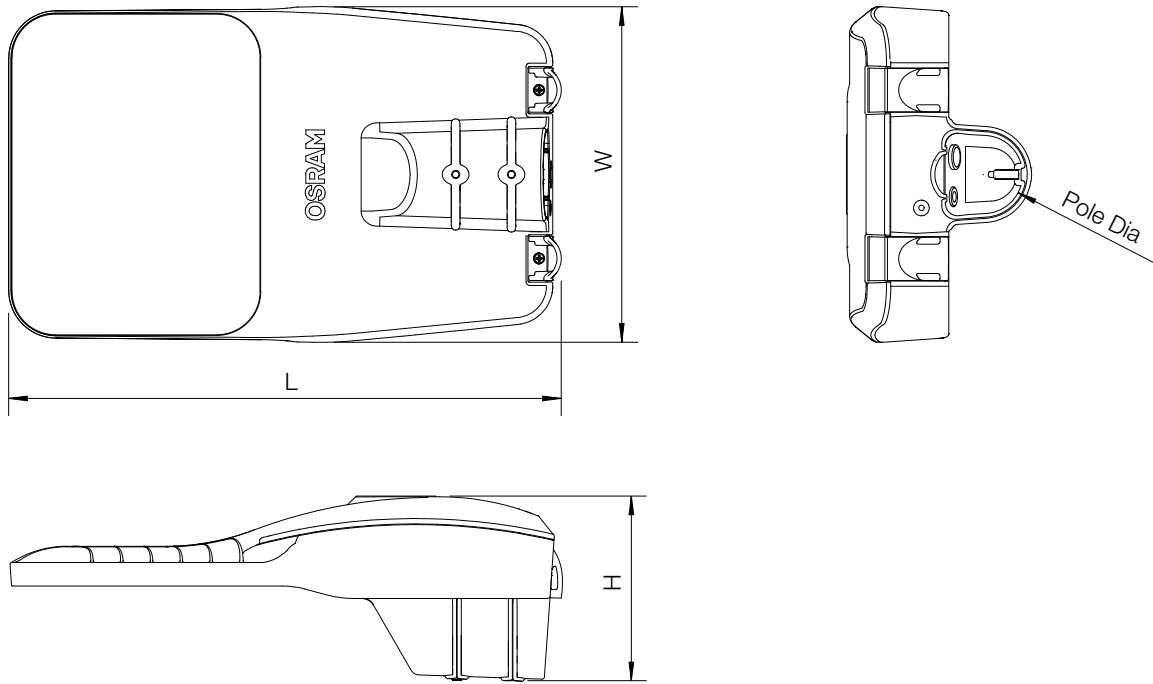

Specifications are subject to change without notice. Errors and omission excepted, always make sure to use the most recent release.

LEDENVO® Streetlight Plus

Dimensions (Unit: mm)

Dimensions

	Size 1	Size 2	Size 3	Size 4	Size 5
Power	30W	50W / 60W	75W / 90W	100W / 120W	150W / 180W
Length	306mm	325mm	379mm	446mm	496mm
Width	167mm	218mm	245mm	271mm	299mm
Height	142mm	143mm	146mm	148mm	148mm
Pole Dia	64mm	64mm	64mm	64mm	64mm