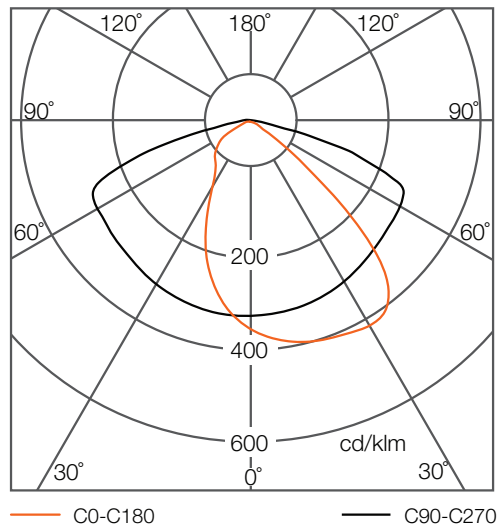

SMB (150° x 90°)

Light Distribution Curve - Lens Cover

SNB (155° x 55°)

SMB (150° x 68°)

Due to the manufacturing processes of LED, the polar candela distribution and distance luminaires only reflect statistical figures and do not necessarily correspond to the actual parameters of individual product that may differ from the typical values.