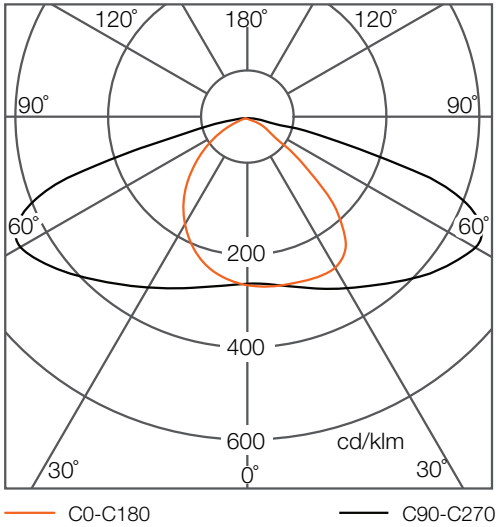

LEDENVO® Streetlight Plus

Photometrics

Light Distribution Curve - Glass Cover

SMB (150° x 90°)