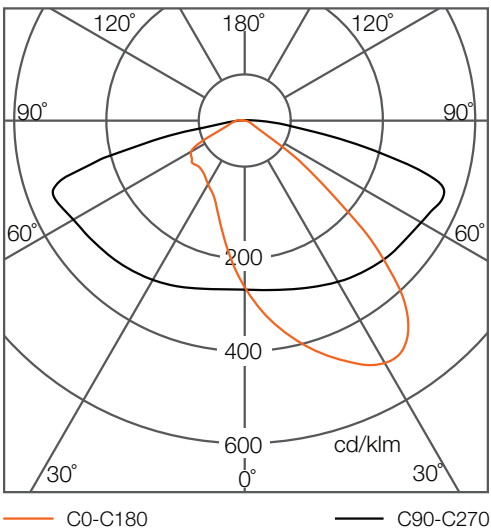

Specifications are subject to change without notice. Errors and omission excepted, always make sure to use the most recent release.

LEDENVO® Streetlight Plus

Photometrics

Light Distribution Curve - Glass Cover

SMB (150° x 90°)

Light Distribution Curve - Lens Cover

SNB (155° x 55°)

SMB (150° x 68°)

Due to the manufacturing processes of LED, the polar candela distribution and distance luminaires only reflect statistical figures and do not necessarily correspond to the actual parameters of individual product that may differ from the typical values.