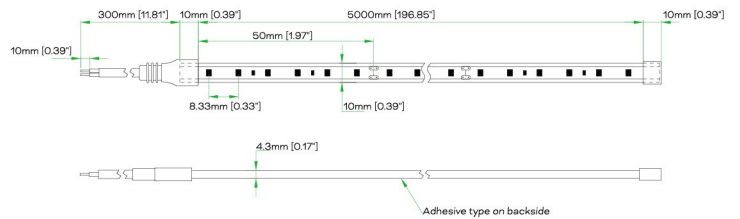

Flat

Product Configurator

RIBBON GO 3	Form	Input Voltage	Power/meter	CRI - CCT	LEDs/meter	Length	IP Grade
Form	Input Voltage	Power/meter	CRI - CCT	LEDs/meter	Length	IP Grade	
OB Open Beam	DC 24V DC	3.5W	827 Ra80, 2700K	120 120 LEDs/m	5m	IP20	
FL Flat		8.5W	830 Ra80, 3000K			IP66	
		13W	840 Ra80, 4000K				
		17.5W	865 Ra80, 6500K				

v1.0 01/24 · Technical data subject to variation and change without notice.