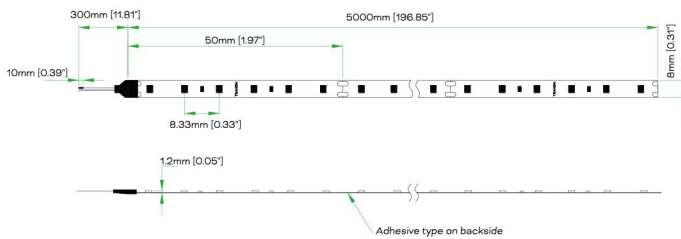

Dimensions

Open Beam