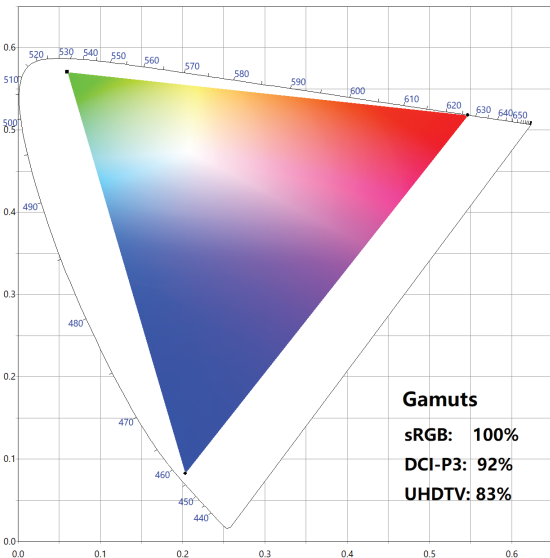

RGBW Gamut and Range