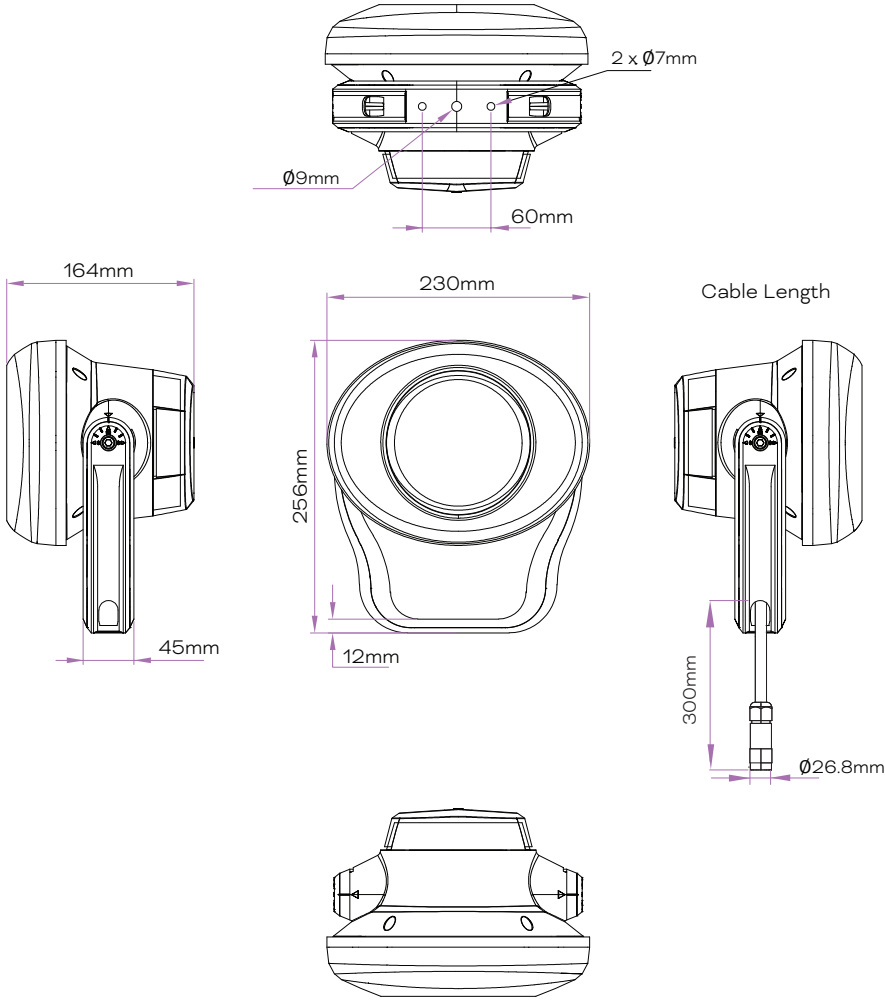

Luminaire setting: White-balance mode.

Illuminance at a Distance

Center Beam LUX/klm	Beam Width
5m	0.91m / 3' 16.4'
10m	1.82m / 6' 32.8'
15m	2.73m / 9' 49.2'
20m	3.64m / 11.9' 65.6'
25m	4.55m / 14.9' 82'
30m	5.46m / 17.9' 98.4'

RGBW Gamut and Range

Fixture Dimensions

Optical Accessories

Spread Lens Kit

Washer Pro Spread Lens Kit 60° Mini (WP.SM.303000)
 Washer Pro Spread Lens Kit 60x10° Mini (WP.SM.304000)

Glare Shield

Washer Pro Glare Shield Angled Kit Mini (WP.AG.300000)