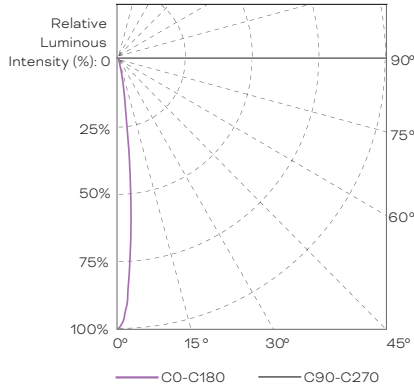

This product contains a light source of energy efficiency class G to Regulation (EU) No 2019/2015.

Lumen measurement complies with LM-79-08 standard.

Lumen maintenance is calculated based on LM-80 compliant measurement.

Source Specifications

Source	RGBW 4-in-1 LED × 4
Optics	10°

Candela Distribution

Light Output

Color	Luminous Flux (lm)	Center Intensity (cd)	Efficacy (lm/W)
RGBW (full-on)	2644	56523	46
RGB	1495	31145	39
Red	463	9905	28
Green	1076	19258	48
Blue	34	690	4
White	1341	28354	53