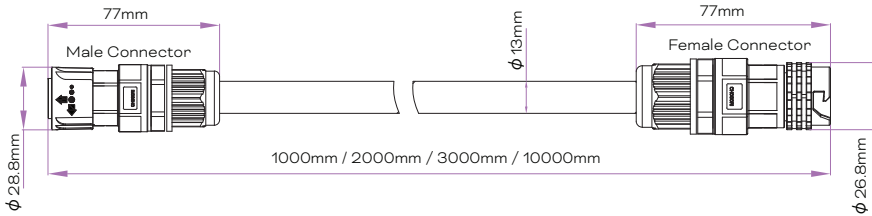

Cable color connection	
Male connector	Female connector
Blue	Green / Yellow
Green / Yellow	Brown
Brown	Blue
Black	Black
Gray	Gray
	- Black: DMX+ - Gray: DMX- - Brown: Line - Blue: Neutral - Green / Yellow: PE