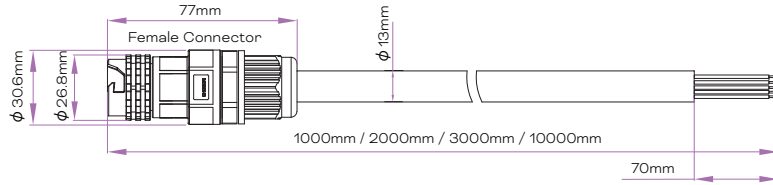

Connection Accessories

Washer Pro Mini / Midi / Maxi AC Starter Cable (CE) (CA.SC.CC301000 / CA.SC.CC302000 / CA.SC.CC303000 / CA.SC.CC310000)

Cable color connection	
Female connector	
Brown	Green / Yellow
Blue	Black
Black	Gray
	- Black: DMX+ - Gray: DMX- - Brown: Line - Blue: Neutral - Green / Yellow: PE

Washer Pro Mini / Midi / Maxi AC Interconnection Cable (CE) (XE.IG.0100000 / XE.IG.0200000 / XE.IG.0300000 / XE.IG.1000000)