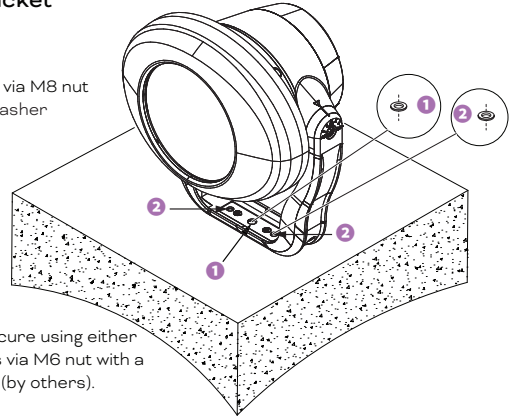

Install expansion screws on the fixed surface

The size of the bracket mounting holes determines the size of the holes to be punched.

Fix the bracket

1 Fix bracket via M8 nut with a flat washer (by others).

2 Further secure using either of the holes via M6 nut with a flat washer (by others).

Adjust desired angles

5mm hex key (by others)

Tighten the bracket bolts to fix the luminaire to the desired angle

 The safety wire must be installed to provide secondary protection to prevent fixtures from falling and injuring people.