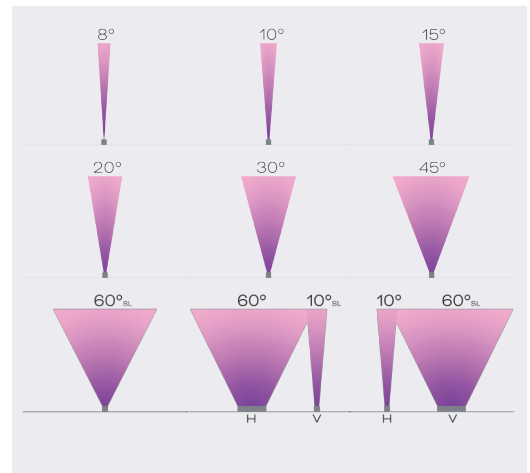

Color Options

Beam Angles