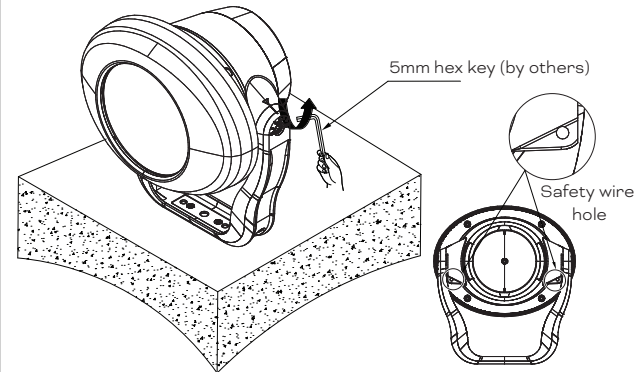

Install expansion screws on the fixed surface

The size of the bracket mounting holes determines the size of the holes to be punched.

Fix the bracket

1 Fix bracket via M8 nut with a flat washer (by others).

2 Further secure using either of the holes via M6 nut with a flat washer (by others).

Adjust desired angles

5mm hex key (by others)

Tighten the bracket bolts to fix the luminaire to the desired angle

 The safety wire must be installed to provide secondary protection to prevent fixtures from falling and injuring people.