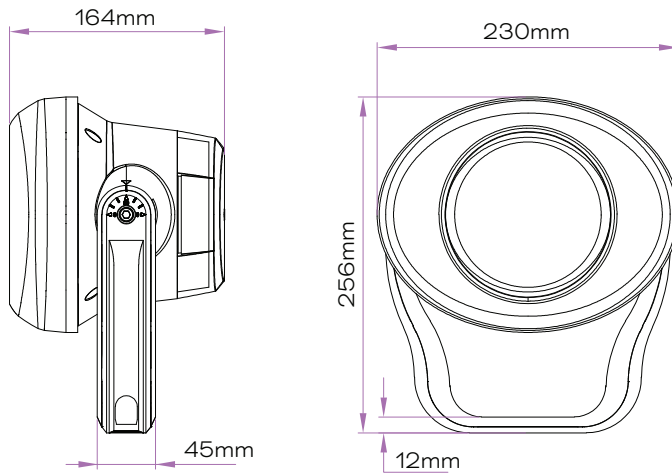

The Mini offering provides multiple wattage/output options.

This product is intended for use in high-quality colored light applications.

Dimensions

Project: _____

Type: _____

IP66

COAST

DMX 512

Model	Washer Pro Mini AC RGBW
Light Source	4-in-1 LED cluster x 4
Color Range	RGBW (W=6500K)
LED Quantity	RGBW 4-in-1 LED 4pcs
Luminous Flux	2644 lm (full on 10°)
Candela	56523 cd (full on 10°)
Efficacy	46 lm/W (full on 10°)
CRI	≥80
Beam Angles ¹	8°, 10°, 15°, 20°, 30°, 45° native 60°, 60° x 10° (or 10° x 60°) achieved with spread lens
Cover Lens	Tempered Glass
Housing	Die Cast Aluminum
Housing Finish Options ²	Standard color: Traxon Signature Gray (RAL7005) Optional color: Gray (RAL7015), Black (RAL9005), White (RAL9003), Custom
Adjustment Options	-5° to + 95°
Mounting	Mounting via Yoke arm. Optional mounting accessories are available
Dimensions (W x D x H)	230mm x 164mm x 256mm
Weight	3.95kg
EPA	Front: 0.49 sq.ft Side: 0.36 sq.ft
Regulatory Listing & Safety Approval	CE, UKCA, ANSI C136.31-3G
Operating Temperature	-30°C to +55°C (-22°F to +131°F)
Minimum Starting Temperature	-20°C (-4°F)
Storage Temperature	-40°C to +80°C (-40°F to +176°F)
Environment	Outdoor, IP66, IK08, IK10 with Rock Guard, Coastal Environment (ASTM B117-16)
Humidity	85%, non-condensing