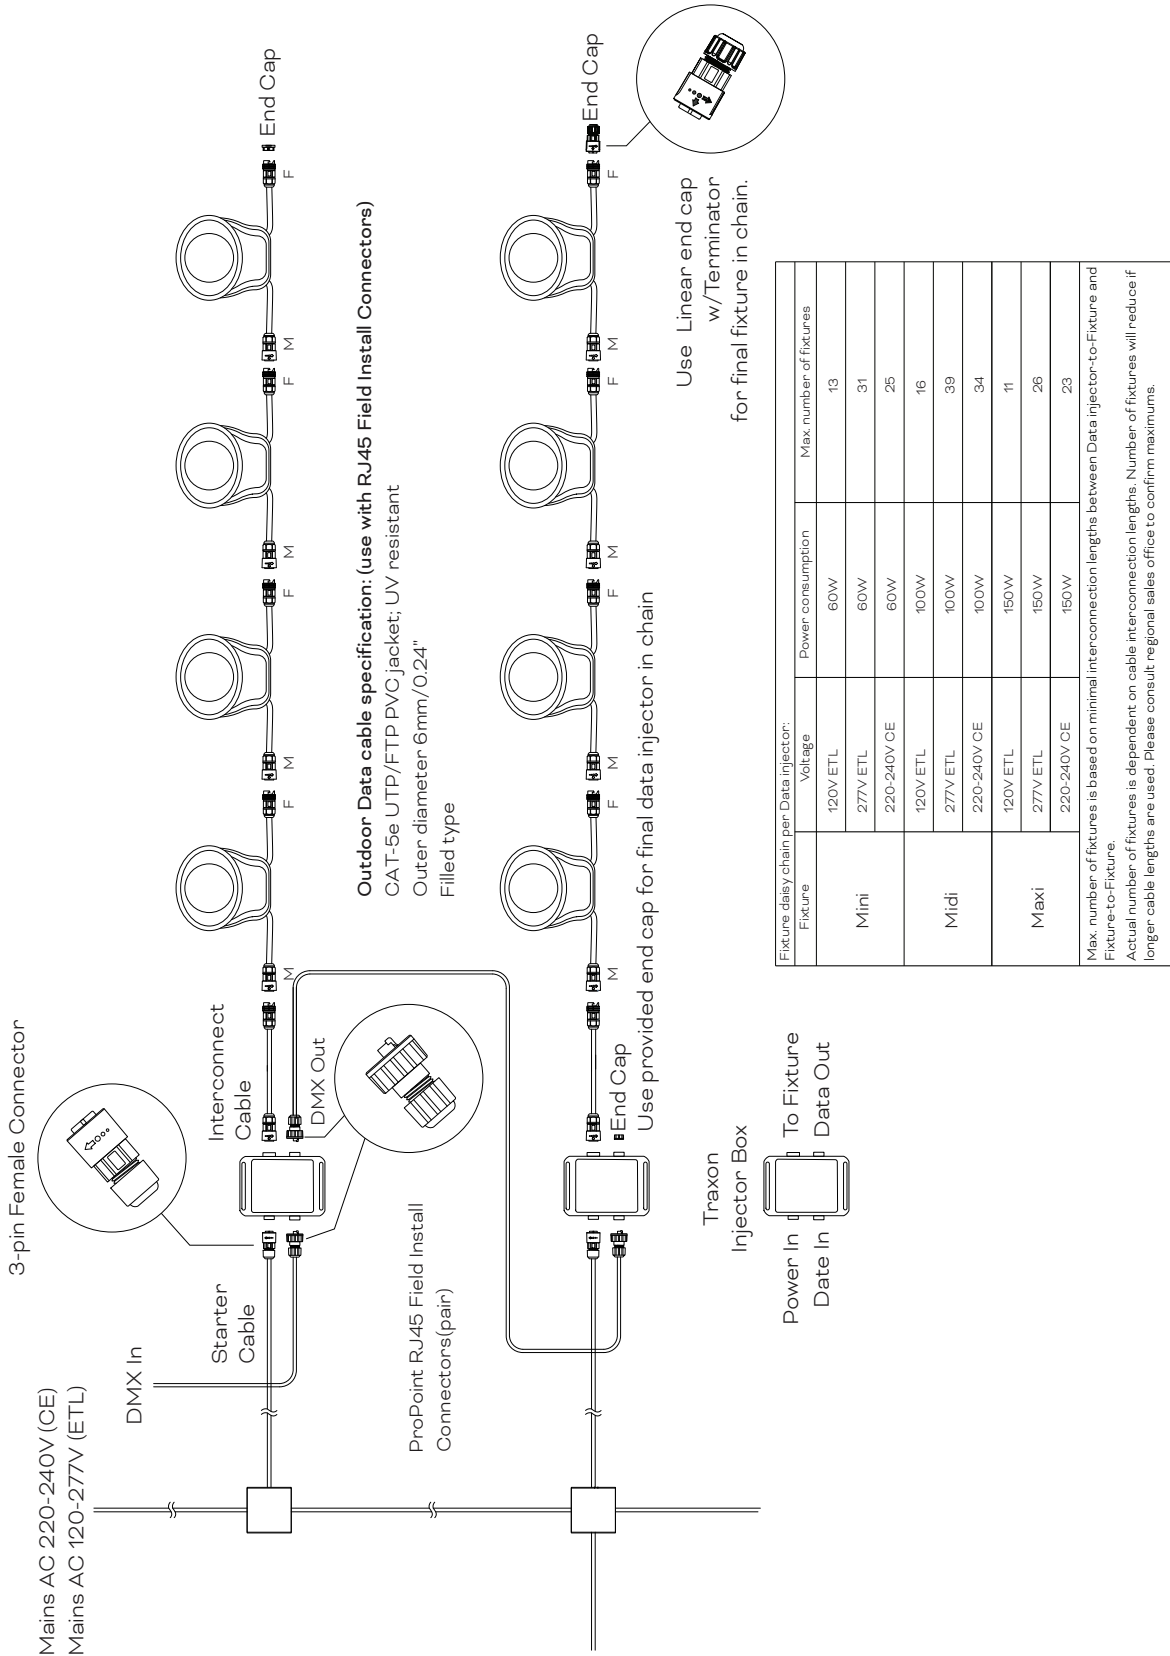

Install expansion screws on the fixed surface

The size of the bracket mounting holes determines the size of the holes to be punched.

Fix the bracket

1 Fix bracket via M8 nut with a flat washer (by others).

2 Further secure using either of the holes via M6 nut with a flat washer (by others).

Adjust desired angles

5mm hex key (by others)

Tighten the bracket bolts to fix the luminaire to the desired angle

 The safety wire must be installed to provide secondary protection to prevent fixtures from falling and injuring people.

Wiring Diagram with Injector Box

Wiring Diagram without Injector Box

Fixture	Fixture daisy chain per Data injector:		Power consumption	Max. number of fixtures
	Voltage			
Mini	120V ETL		60W	13
	277V ETL		60W	31
	220-240V CE		60W	25
Midi	120V ETL		100W	16
	277V ETL		100W	39
	220-240V CE		100W	34
Maxi	120V ETL		150W	11
	277V ETL		150W	26
	220-240V CE		150W	23

Max. number of fixtures is based on minimal interconnection lengths between Data injector-to-Fixture and Fixture-to-Fixture.
Actual number of fixtures is dependent on cable interconnection lengths. Number of fixtures will reduce if longer cable lengths are used. Please consult regional sales office to confirm maximums.