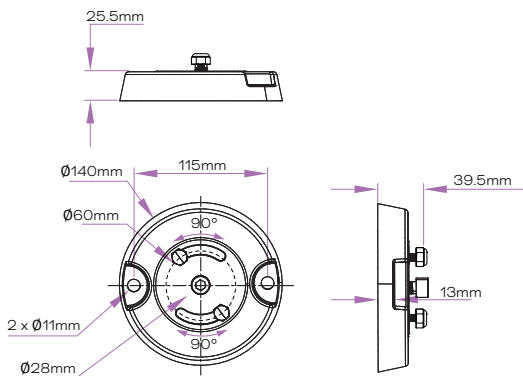

Mounting Accessories

Rotatable Mount Plate

Washer Pro Rotatable Mount Plate Mini (WP.RP.300000)