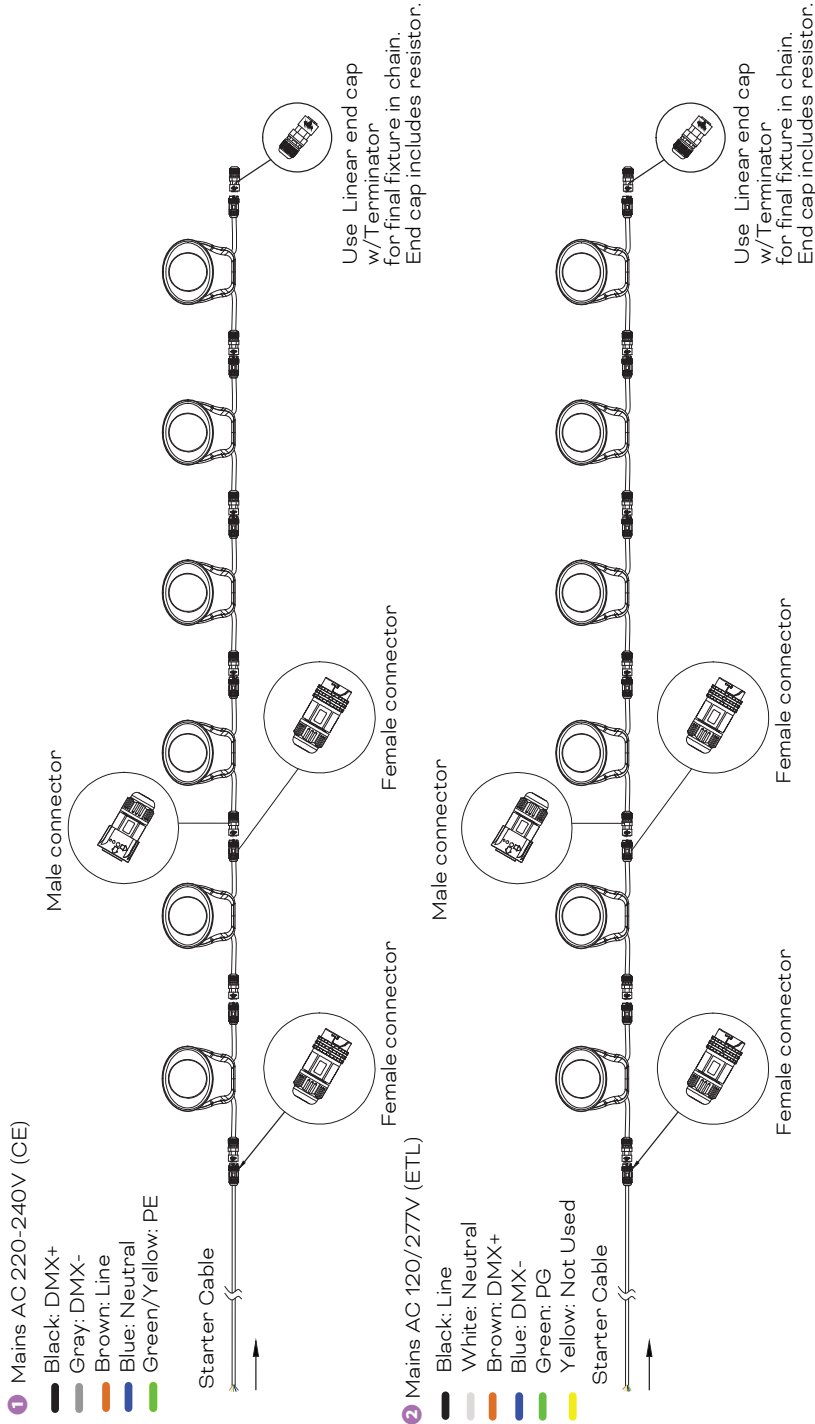

Install expansion screws on the fixed surface

The size of the bracket mounting holes determines the size of the holes to be punched.

Fix the bracket

1 Fix bracket via M8 nut with a flat washer (by others).

2 Further secure using either of the holes via M6 nut with a flat washer (by others).

Adjust desired angles

5mm hex key (by others)

Tighten the bracket bolts to fix the luminaire to the desired angle

 The safety wire must be installed to provide secondary protection to prevent fixtures from falling and injuring people.

Wiring Diagram with Injector Box

Wiring Diagram without Injector Box

Fixture	Fixture daisy chain per Data injector:		Power consumption	Max. number of fixtures
	Voltage			
Mini	120V ETL		60W	13
	277V ETL		60W	31
	220-240V CE		60W	25
Midi	120V ETL		100W	16
	277V ETL		100W	39
	220-240V CE		100W	34
Maxi	120V ETL		150W	11
	277V ETL		150W	26
	220-240V CE		150W	23

Max. number of fixtures is based on minimal interconnection lengths between Data injector-to-Fixture and Fixture-to-Fixture.
Actual number of fixtures is dependent on cable interconnection lengths. Number of fixtures will reduce if longer cable lengths are used. Please consult regional sales office to confirm maximums.