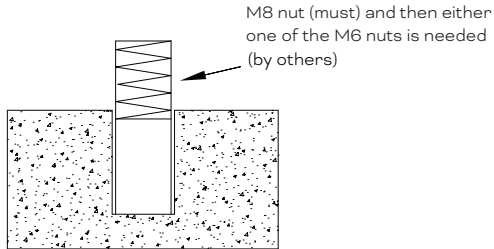

Install expansion screws on the fixed surface

The size of the bracket mounting holes determines the size of the holes to be punched.