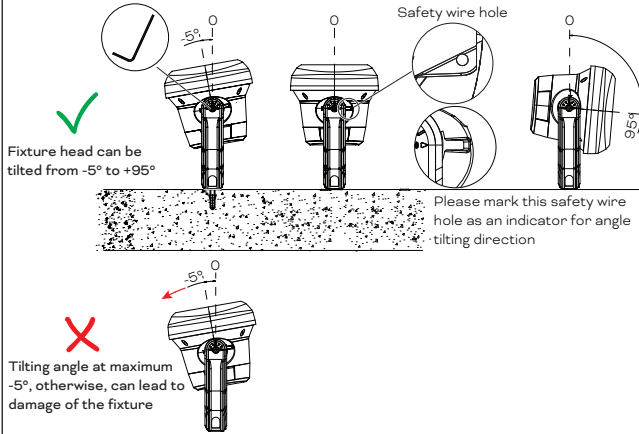

Install expansion screws on the fixed surface

The size of the bracket mounting holes determines the size of the holes to be punched.

Fix the bracket

1 Fix bracket via M8 nut with a flat washer (by others).

2 Further secure using either of the holes via M6 nut with a flat washer (by others).

Adjust desired angles

5mm hex key (by others)

Tighten the bracket bolts to fix the luminaire to the desired angle

 The safety wire must be installed to provide secondary protection to prevent fixtures from falling and injuring people.