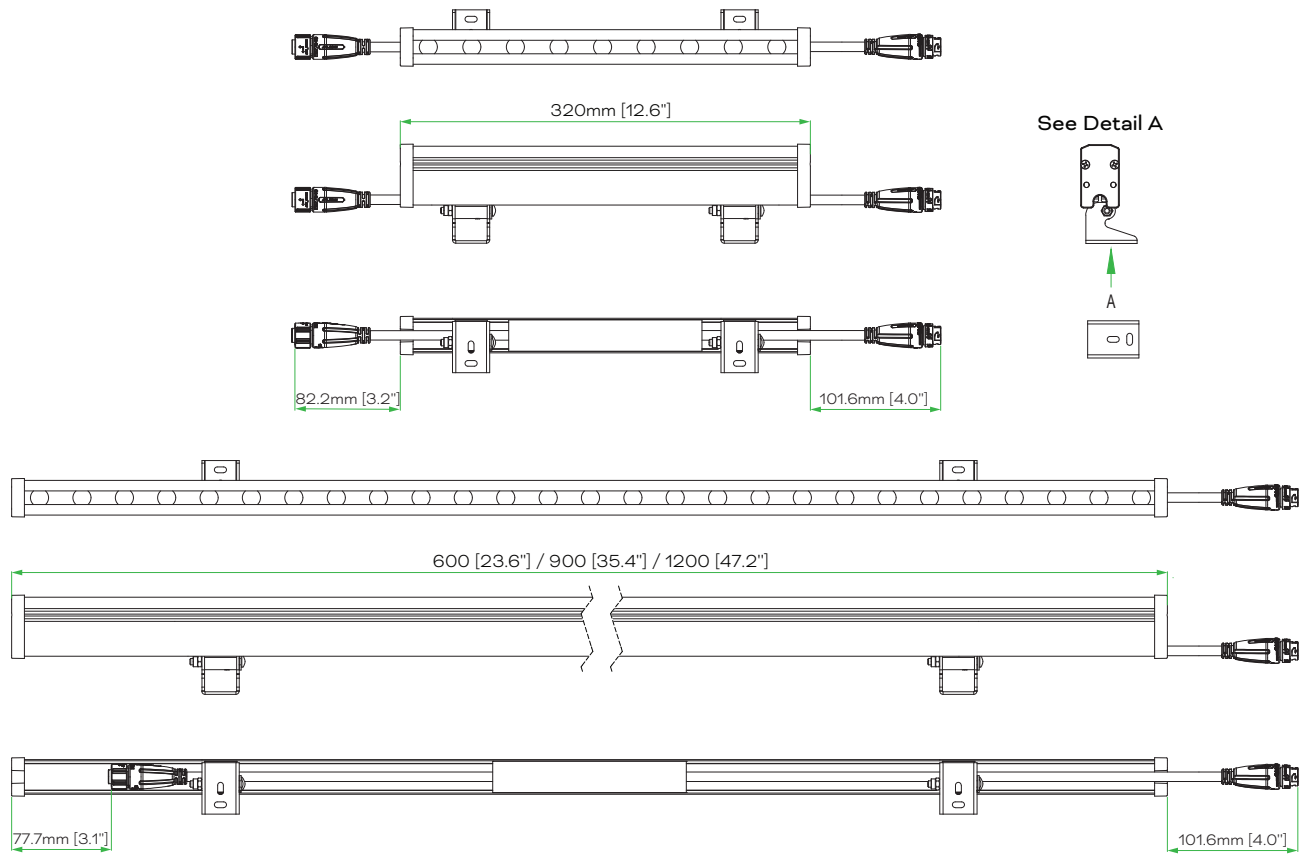

### Light Output (4.5W per 300mm / 1ft)

	Color	Luminous Flux (lm)	Center Intensity (cd)	Efficacy (lm/W)
320mm / 12.6"	3000K	360	623	80
	4000K	405	700	90
600mm / 23.6"	3000K	720	1245	80
	4000K	810	1401	90
900mm / 35.4"	3000K	1080	1868	80
	4000K	1215	2101	90
1200mm / 47.2"	3000K	1440	2490	80
	4000K	1620	2801	90

### Illuminance at a Distance (4.5W per 300mm / 1ft)

	Center Beam LUX/klm	Beam Width	
0.5m	6762	0.38m / 1.2'	1.6'
1m	1691	0.75m / 2.5'	3.3'
1.5m	751	1.13m / 3.7'	4.9'
2.0m	423	1.5m / 4.9'	6.6'
2.5m	270	1.88m / 6.2'	8.2'
3m	188	2.26m / 7.4'	9.8'

#### Fixture Dimensions

See Detail A