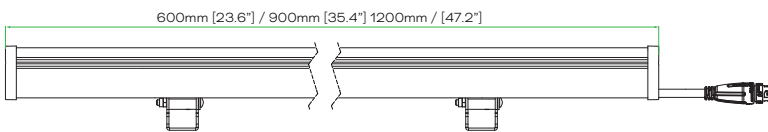

Dimensions

Technologies

- On / Off control