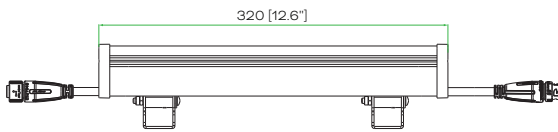

Dimensions

Technologies

- On / Off control