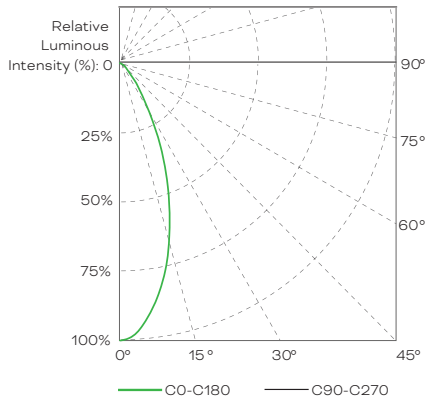

Source Specifications

Source	White LED
Optics	40°

Candela Distribution

Light Output (4.5W per 300mm / 1ft)

	Color	Luminous Flux (lm)	Center Intensity (cd)	Efficacy (lm/W)
320mm / 12.6"	3000K	360	623	80
	4000K	405	700	90
600mm / 23.6"	3000K	720	1245	80
	4000K	810	1401	90
900mm / 35.4"	3000K	1080	1868	80
	4000K	1215	2101	90
1200mm / 47.2"	3000K	1440	2490	80
	4000K	1620	2801	90

Illuminance at a Distance (4.5W per 300mm / 1ft)

	Center Beam LUX/klm	Beam Width	
0.5m	6762	0.38m / 1.2'	1.6'
1m	1691	0.75m / 2.5'	3.3'
1.5m	751	1.13m / 3.7'	4.9'
2.0m	423	1.5m / 4.9'	6.6'
2.5m	270	1.88m / 6.2'	8.2'
3m	188	2.26m / 7.4'	9.8'

For fc divide by 10.7   Horiz.Spread: 41.2°
IES and LDT files are available for download from the Traxon website.

Color	Distance	320mm / 12.6"		600mm / 23.6"		900mm / 35.4"		1200mm / 47.2"	
		Illuminance		Illuminance		Illuminance		Illuminance	
		LUX	FC	LUX	FC	LUX	FC	LUX	FC
3000K	0.5m / 1.6'	2434.3	227.5	4868.6	455	7303	682.5	9737.3	910
	1m / 3.3'	608.8	56.9	1217.5	113.8	1826.3	170.7	2435	227.6
	1.5m / 4.9'	270.4	25.3	540.7	50.5	811.1	75.8	1081.4	101.1
	2m / 6.6'	152.3	14.2	304.6	28.5	456.8	42.7	609.1	56.9
	2.5m / 8.2'	97.2	9.1	194.4	18.2	291.6	27.3	388.8	36.3
	3m / 9.8'	67.7	6.3	135.4	12.7	203	19	270.7	25.3
4000K	0.5m / 1.6'	2738.6	255.9	5477.2	511.9	8215.8	767.8	10954.4	1023.8
	1m / 3.3'	684.9	64	1369.7	128	2054.6	192	2739.4	256
	1.5m / 4.9'	304.2	28.4	608.3	56.9	912.5	85.3	1216.6	113.7
	2m / 6.6'	171.3	16	342.6	32	513.9	48	685.3	64
	2.5m / 8.2'	109.4	10.2	218.7	20.4	328.1	30.7	437.4	40.9
	3m / 9.8'	76.1	7.1	152.3	14.2	228.4	21.3	304.6	28.5