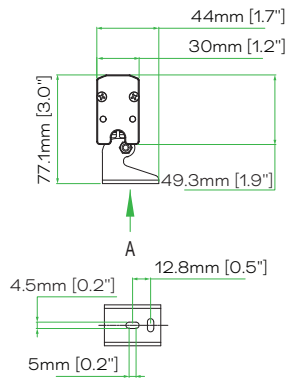

### Dimensions

### Illuminance at a Distance (4.5W per 300mm / 1ft)

	Center Beam LUX/klm	Beam Width	
0.5m	6762	0.38m / 1.2'	1.6'
1m	1691	0.75m / 2.5'	3.3'
1.5m	751	1.13m / 3.7'	4.9'
2.0m	423	1.5m / 4.9'	6.6'
2.5m	270	1.88m / 6.2'	8.2'
3m	188	2.26m / 7.4'	9.8'

#### Fixture Dimensions

See Detail A

#### Detail A

Indicator diagram of installation hole in A surface