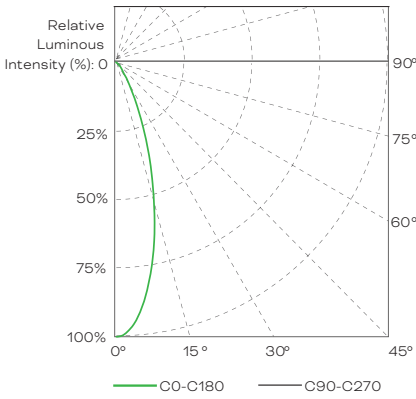

Source Specifications

Source	White LED
Optics	30°

Candela Distribution

Light Output (4.5W per 300mm / 1ft)

	Color	Luminous Flux (lm)	Center Intensity (cd)	Efficacy (lm/W)
320mm / 12.6"	3000K	360	948	80
	4000K	405	1066	90
600mm / 23.6"	3000K	720	1895	80
	4000K	810	2132	90
900mm / 35.4"	3000K	1080	2843	80
	4000K	1215	3198	90
1200mm / 47.2"	3000K	1440	3790	80
	4000K	1620	4264	90

Illuminance at a Distance (4.5W per 300mm / 1ft)

	Center Beam LUX/klm	Beam Width	
0.5m	10386	0.28m / 0.9'	1.6'
1m	2596	0.57m / 1.9'	3.3'
1.5m	1154	0.85m / 2.8'	4.9'
2.0m	649	1.14m / 3.7'	6.6'
2.5m	415	1.42m / 4.7'	8.2'
3m	288	1.71m / 5.6'	9.8'

For fc divide by 10.7

■ Horiz. Spread: 31.8°

IES and LDT files are available for download from the Traxon website.

Color	Distance	320mm / 12.6"		600mm / 23.6"		900mm / 35.4"		1200mm / 47.2"	
		Illuminance		Illuminance		Illuminance		Illuminance	
		LUX	FC	LUX	FC	LUX	FC	LUX	FC
3000K	0.5m / 1.6'	3739	349.4	7477.9	698.9	11216.9	1048.3	14955.8	1397.7
	1m / 3.3'	934.6	87.3	1869.1	174.7	2803.7	262	3738.2	349.4
	1.5m / 4.9'	415.4	38.8	830.9	77.7	1246.3	116.5	1661.8	155.3
	2m / 6.6'	233.6	21.8	467.3	43.7	700.9	65.5	934.6	87.3
	2.5m / 8.2'	149.4	14	298.8	27.9	448.2	41.9	597.6	55.9
	3m / 9.8'	103.7	9.7	207.4	19.4	311	29.1	414.7	38.8
4000K	0.5m / 1.6'	4206.3	393.1	8412.7	786.2	12619	1179.3	16825.3	1572.5
	1m / 3.3'	1051.4	98.3	2102.8	196.5	3154.1	294.8	4205.5	393
	1.5m / 4.9'	467.4	43.7	934.7	87.4	1402.1	131	1869.5	174.7
	2m / 6.6'	262.8	24.6	525.7	49.1	788.5	73.7	1051.4	98.3
	2.5m / 8.2'	168.1	15.7	336.2	31.4	504.2	47.1	672.3	62.8
	3m / 9.8'	116.6	10.9	233.3	21.8	349.9	32.7	466.6	43.6