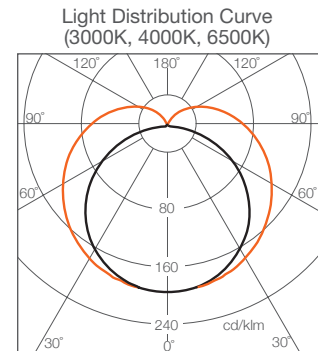

Applications

- Cove lightings
- Indoor contour lightings
- Under shelf lightings
- Light boxes

Dimensions

	1ft	2ft	3ft	4ft
L1	282mm	582mm	882mm	1182mm
L2	271mm	571mm	871mm	1171mm
W	21mm			
H	31mm			

Photometrics