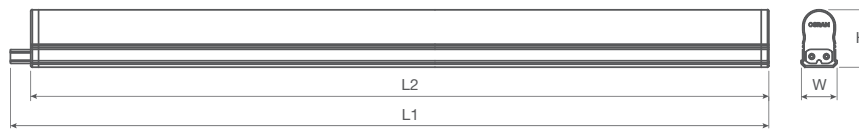

Rigidity

- Double injection body provides robust structure
- Strong and durable end cap
- 20,000hrs lifetime

Flexibility

- 1ft / 2ft / 3ft / 4ft for choices
- Longer length ensures easy replacement for traditional T5 batten
- Full range of accessories

Applications

- Cove lightings
- Indoor contour lightings
- Under shelf lightings
- Light boxes

Dimensions

	1ft	2ft	3ft	4ft
L1	282mm	582mm	882mm	1182mm
L2	271mm	571mm	871mm	1171mm
W	21mm			
H	31mm			

Photometrics