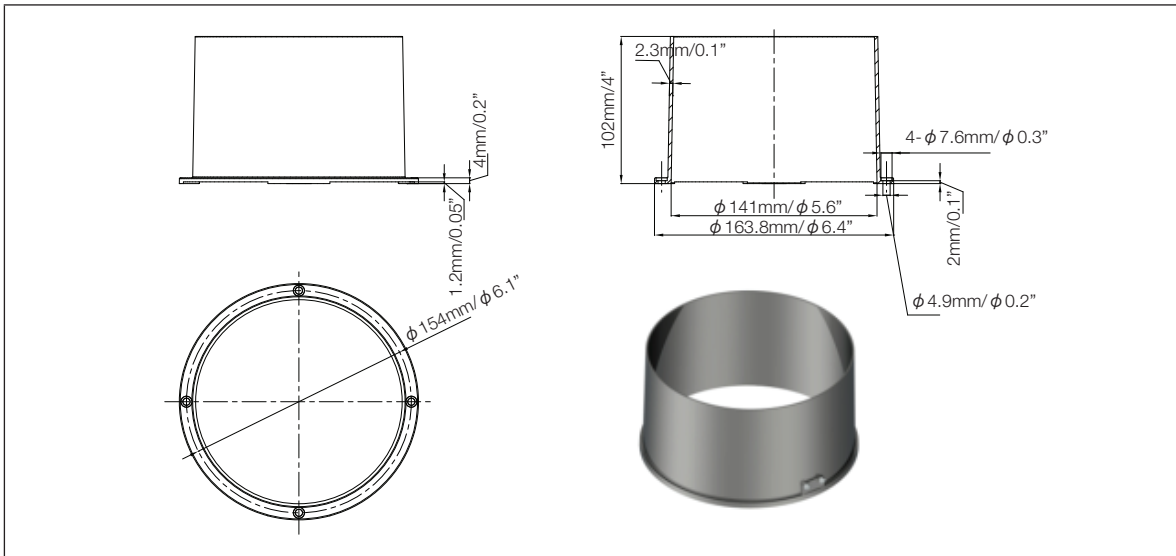

## Accessories Dimensions

ProPoint Washer 20W Full Glare Shield

ProPoint Washer 40W Full Glare Shield

ProPoint Washer 80W Full Glare Shield

ProPoint Washer 120W/180W Full Glare Shield

ProPoint Washer 20W Half Glare Shield