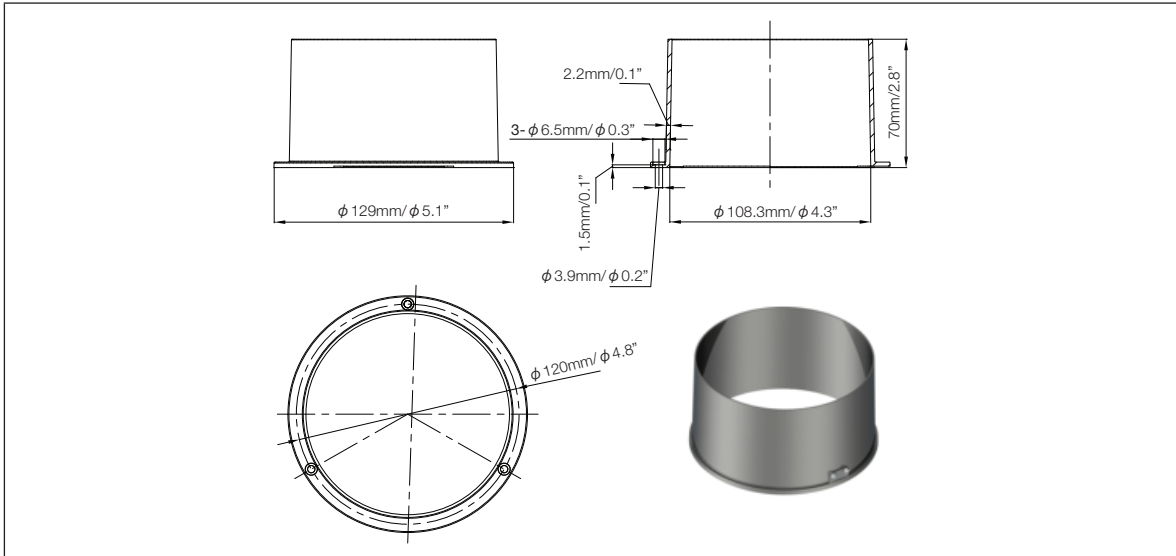

## Accessories Dimensions

ProPoint Washer 20W Full Glare Shield

ProPoint Washer 40W Full Glare Shield

ProPoint Washer 80W Full Glare Shield

ProPoint Washer 120W/180W Full Glare Shield

ProPoint Washer 20W Half Glare Shield