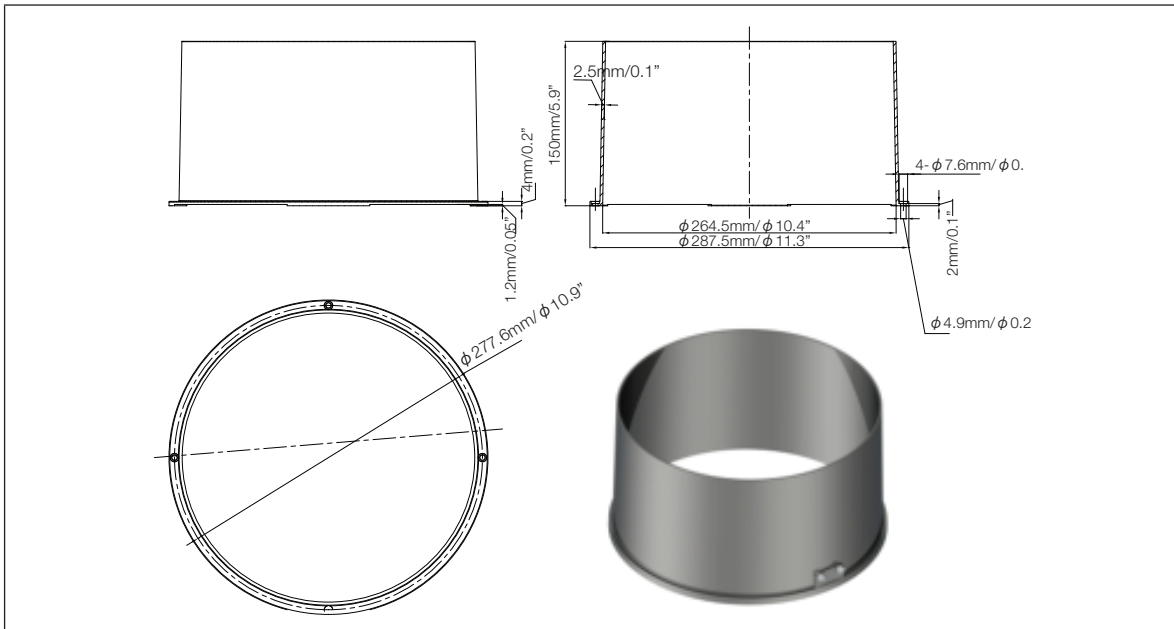

## Accessories Dimensions

ProPoint Washer 20W Full Glare Shield

ProPoint Washer 40W Full Glare Shield

ProPoint Washer 80W Full Glare Shield

ProPoint Washer 120W/180W Full Glare Shield

ProPoint Washer 20W Half Glare Shield