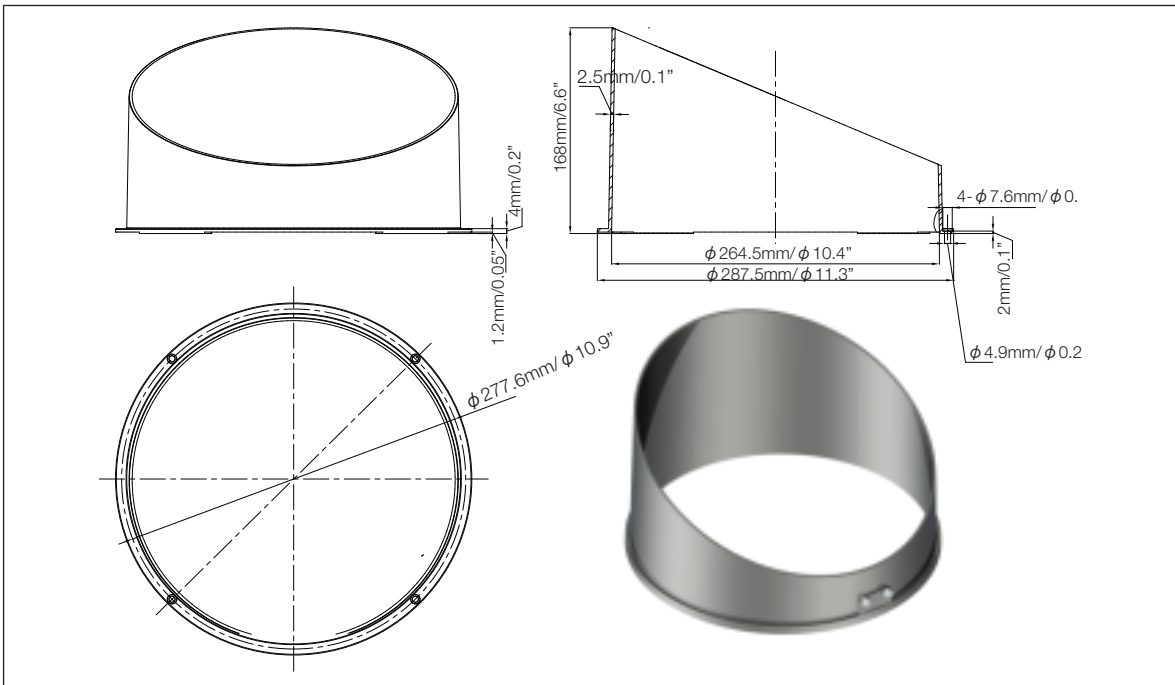

ProPoint Washer 120W/180W Half Glare Shield