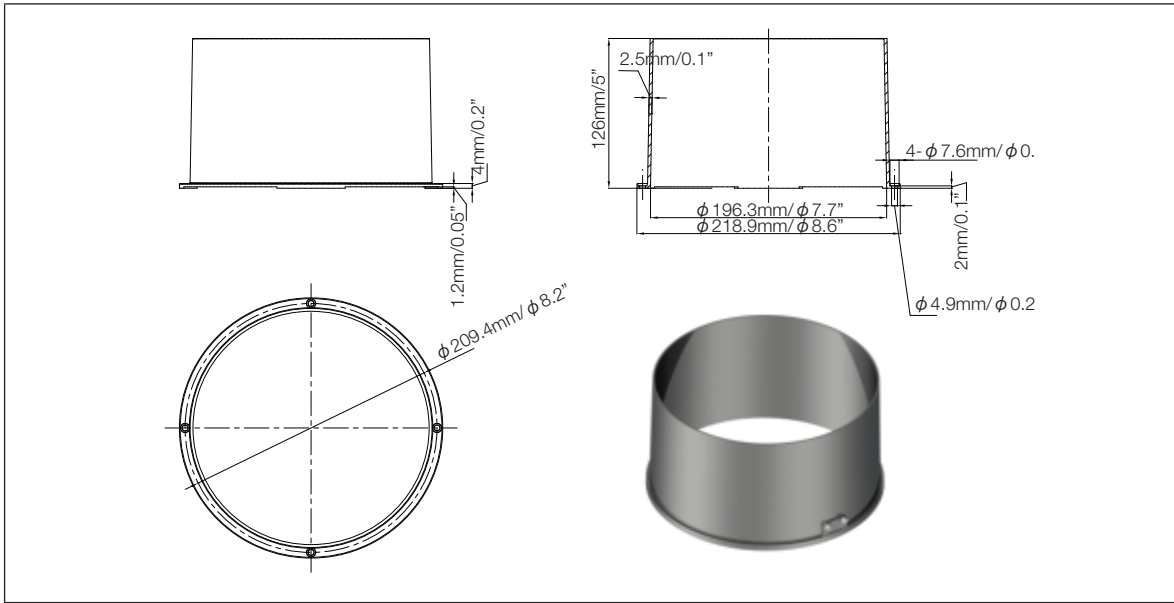

## Accessories Dimensions

ProPoint Washer 20W Full Glare Shield

ProPoint Washer 40W Full Glare Shield

ProPoint Washer 80W Full Glare Shield

ProPoint Washer 120W/180W Full Glare Shield

ProPoint Washer 20W Half Glare Shield