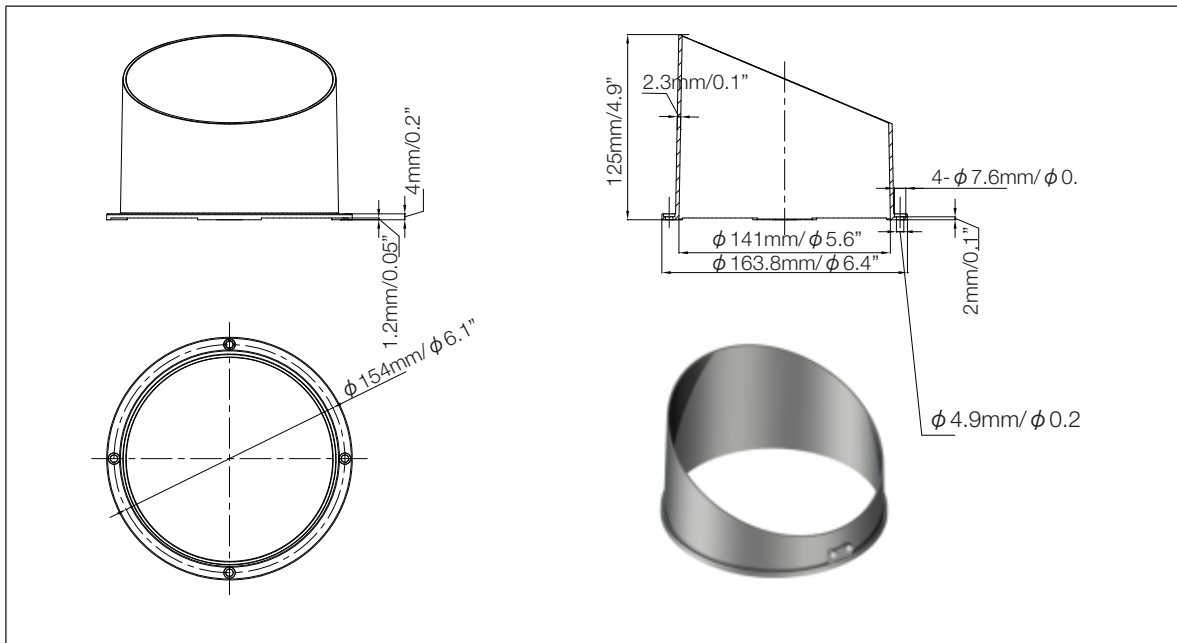

ProPoint Washer 40W Half Glare Shield