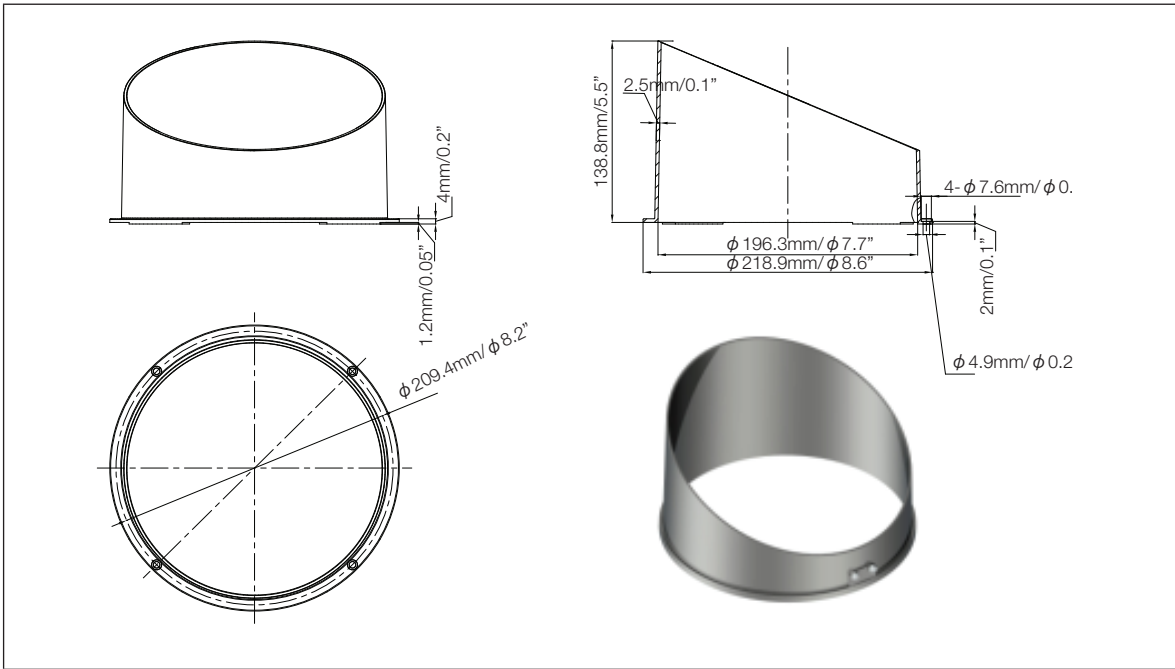

ProPoint Washer 80W Half Glare Shield