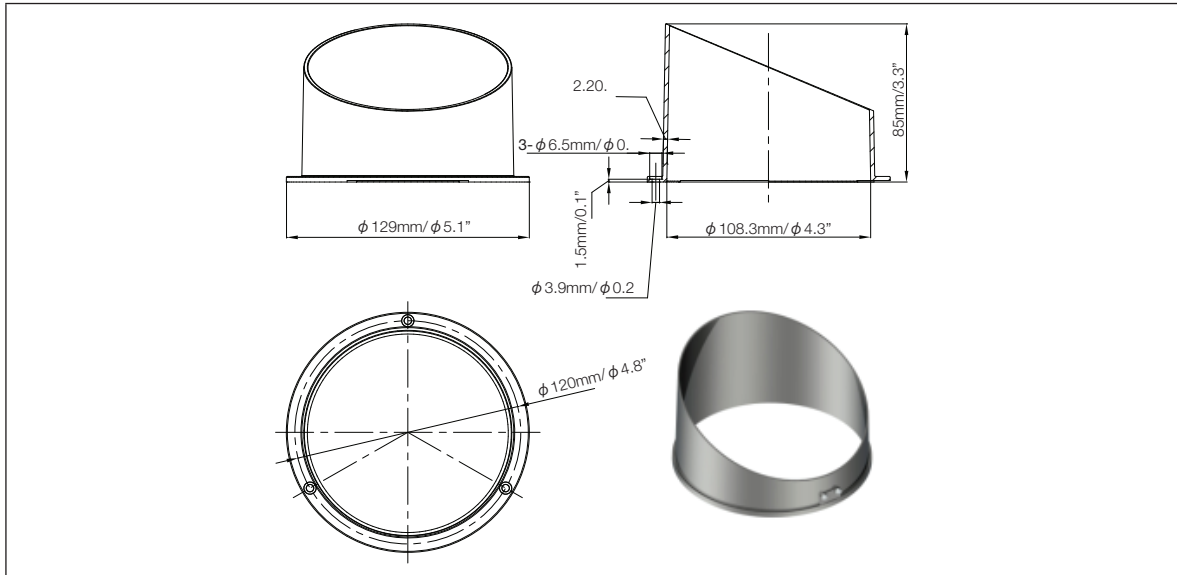

## Accessories Dimensions

ProPoint Washer 20W Full Glare Shield

ProPoint Washer 40W Full Glare Shield

ProPoint Washer 80W Full Glare Shield

ProPoint Washer 120W/180W Full Glare Shield

ProPoint Washer 20W Half Glare Shield