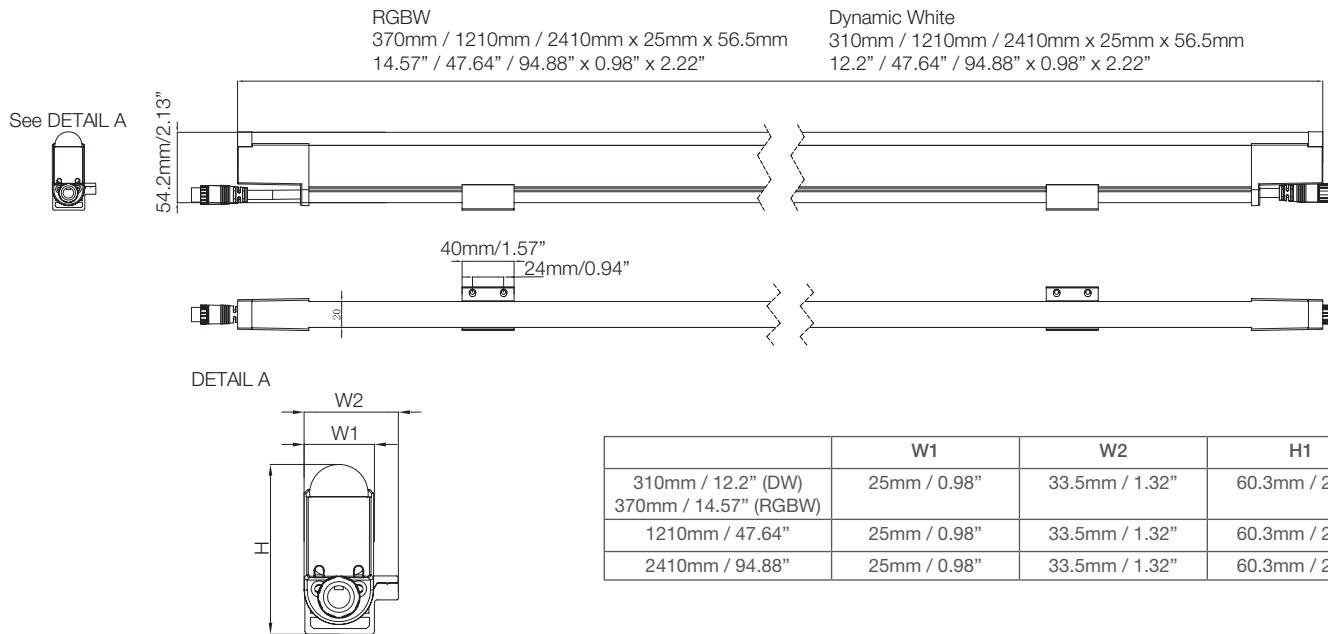

Dimensions