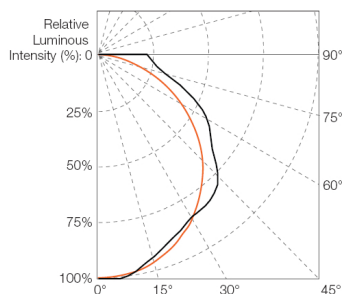

Photometrics

Clear View