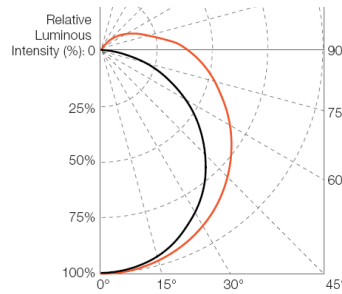

Diffused View