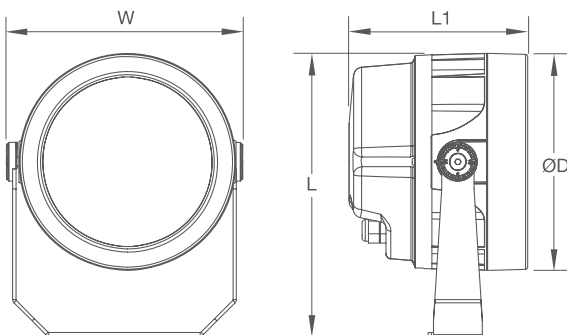

Applications

- Building façades
- Landscapes
- Bridges
- Area structures

Dimensions

	9W	36W
ØD	120mm	200mm
W	135mm	219mm
L	160mm	262mm
L1	85mm	165mm

	54W/90W	150W	180W
ØD	275mm	348mm	398mm
W	297mm	354mm	415mm
L	349mm	426mm	475mm
L1	200mm	185mm	206mm