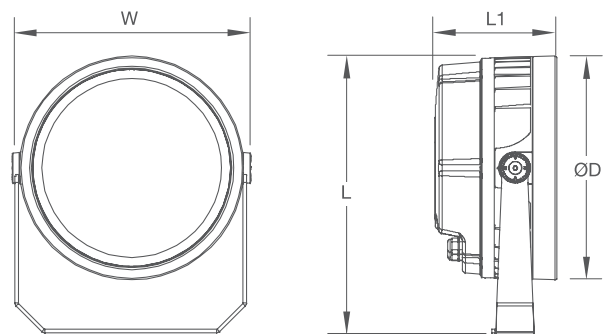

Applications

- Building façades
- Landscapes
- Bridges
- Area structures

Dimensions

	9W	36W
ØD	120mm	200mm
W	135mm	219mm
L	160mm	262mm
L1	85mm	165mm

	54W/90W	150W	180W
ØD	275mm	348mm	398mm
W	297mm	354mm	415mm
L	349mm	426mm	475mm
L1	200mm	185mm	206mm