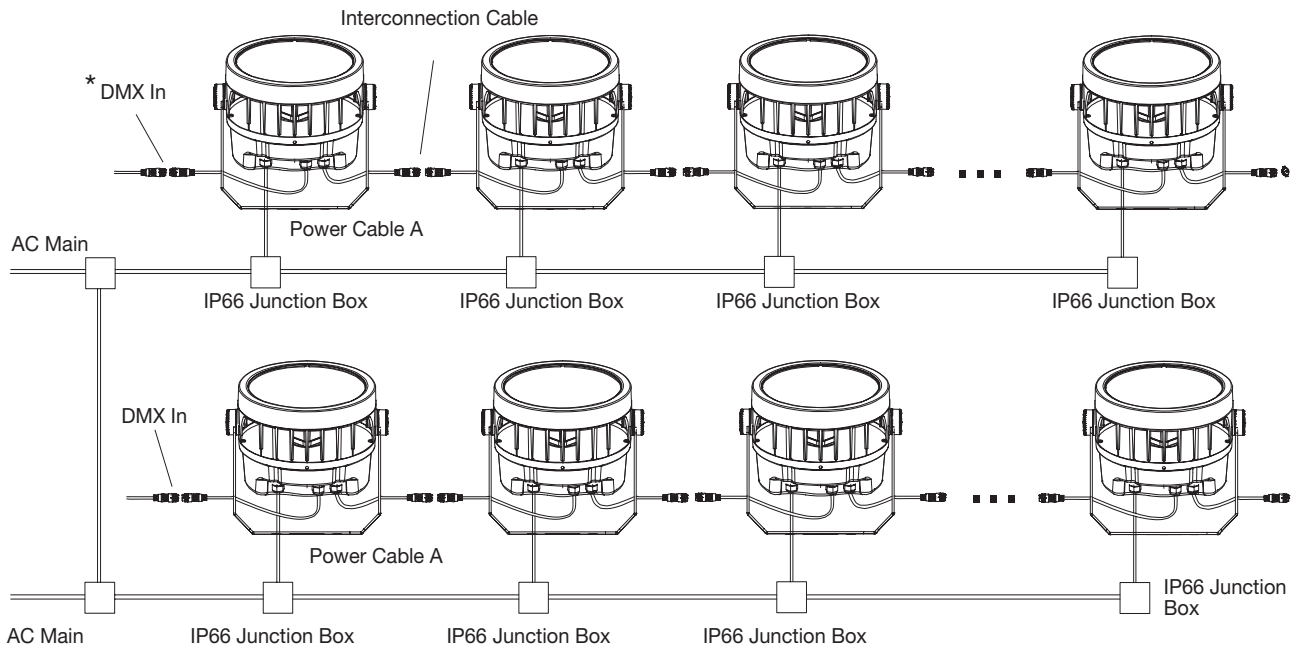

* Leave black wire as opening wire, connect DMX+ wire with brown wire , DMX- wire with blue wire, GND of controller with yellow&green wire.

Due to the manufacturing processes of LED, the polar candela distribution and distance luminaries only reflect statistical figures and do not necessarily correspond to the actual parameters of individual product that may differ from the typical values.