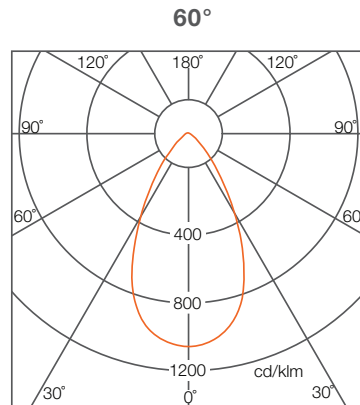

ARCHISHAPE® 2.5 Washer

Dimensions

Dimensions

	54W	90W	150W	180W
Fixture				
ΦD	275mm	275mm	348mm	398mm
W	297mm	297mm	354mm	415mm
L	349mm	349mm	426mm	475mm
L1	322mm	322mm	327mm	373mm
L2	200mm	200mm	185mm	206mm
Input/Output cable				
On/Off	600mm	600mm	600mm	600mm
DMX	600mm	600mm	600mm	600mm

ARCHISHAPE® 2.5 Washer

Photometrics

Light Distribution Curve

Illuminance at a distance

	Center Beam Lux/klm	Beam Width
		H
0.5m	62724	0.09m
1m	15681	0.17m
1.5m	6969	0.26m
2m	3920	0.34m
2.5m	2509	0.43m
3m	1742	0.51m

For feet multiply by 3.28

● Horiz. Spread: 9.8°
For fc divide by 10.7

	Center Beam Lux/klm	Beam Width
		H
0.5m	32238	0.13m
1m	8060	0.27m
1.5m	3582	0.40m
2m	2015	0.53m
2.5m	1290	0.67m
3m	896	0.80m

For feet multiply by 3.28

ARCHISHAPE® 2.5 Washer

Photometrics

Light Distribution Curve

Illuminance at a distance

	Center Beam Lux/klm	Beam Width	
		V	H
0.5m	11228	0.27m	0.27m
1m	2807	0.54m	0.53m
1.5m	1248	0.80m	0.80m
2m	702	1.07m	1.06m
2.5m	449	1.34m	1.33m
3m	312	1.61m	1.60m