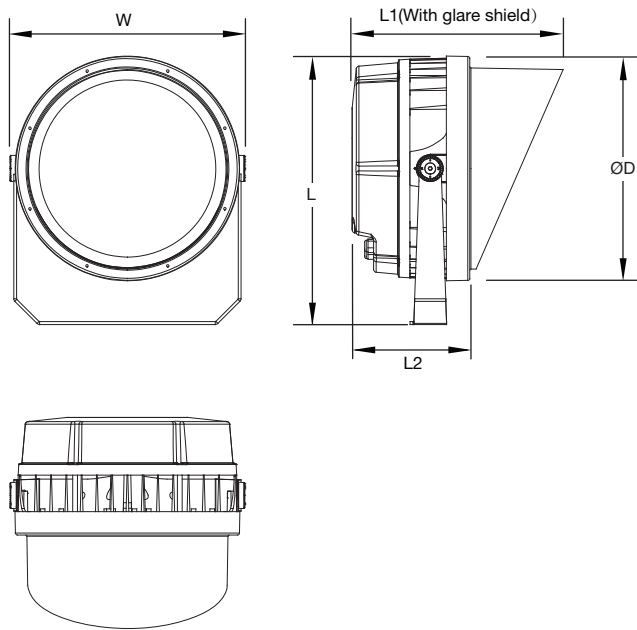

Electrical and Mechanical Specifications

Input Voltage	220-240V AC 50/60Hz			
Power Consumption	54W	90W	150W	180W
Power Factor	>0.9			
Total Harmonic Distortion	<20%			
Surge Protection	Line-to-line 5KV, line-to-ground 10KV			
Dimensions (ΦD × L) (Exclude Mounting Bracket)	275mm x 322mm	275mm x 322mm	348mm x 327mm	398mm x 373mm
Weight	6.0kg	6.5kg	9.5kg	12.5kg
Cover Lens	Tempered glass cover			
Housing	Aluminum housing			

ARCHISHAPE® 2.5 Washer

Dimensions

Dimensions

	54W	90W	150W	180W
Fixture				
ΦD	275mm	275mm	348mm	398mm
W	297mm	297mm	354mm	415mm
L	349mm	349mm	426mm	475mm
L1	322mm	322mm	327mm	373mm
L2	200mm	200mm	185mm	206mm
Input/Output cable				
On/Off	600mm	600mm	600mm	600mm
DMX	600mm	600mm	600mm	600mm