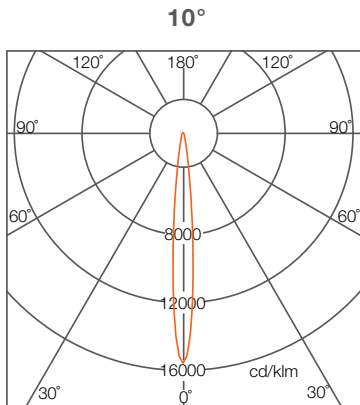

ARCHISHAPE® 2.5 Washer

Technical Data

Optical Specifications

		54W	90W	150W	180W
Light Source		24 LEDs	48 LEDs	72 LEDs	90 LEDs
Luminous Flux	2700K	3780 lm	6300 lm	10500 lm	12600 lm
	3000K	4320 lm	7200 lm	12000 lm	14400 lm
	4000K	4590 lm	7650 lm	12660 lm	15300 lm
	RGB	1890 lm	2940 lm	5250 lm	6300 lm
	RGBW (W: 4000K)	2430 lm	4050 lm	6525 lm	8100 lm
Efficacy	White	85 lm/W (4000K)			
	RGB	35 lm/W (4000K)			
	RGBW (W: 4000K)	45 lm/W			
CCT	2700K, 3000K, 4000K, RGB, RGBW				
CRI	80 (White LED)				
SDCM	5 (White LED)				
Beam Angle	4.5°, 10°, 15°, 30°, 60° (*For 4.5° optics, please contact our regional sales office for availability.)				

ARCHISHAPE® 2.5 Washer

Dimensions

Dimensions

	54W	90W	150W	180W
Fixture				
ΦD	275mm	275mm	348mm	398mm
W	297mm	297mm	354mm	415mm
L	349mm	349mm	426mm	475mm
L1	322mm	322mm	327mm	373mm
L2	200mm	200mm	185mm	206mm
Input/Output cable				
On/Off	600mm	600mm	600mm	600mm
DMX	600mm	600mm	600mm	600mm

ARCHISHAPE® 2.5 Washer

Photometrics

Light Distribution Curve

Illuminance at a distance

	Center Beam Lux/klm	Beam Width
		H
0.5m	62724	0.09m
1m	15681	0.17m
1.5m	6969	0.26m
2m	3920	0.34m
2.5m	2509	0.43m
3m	1742	0.51m

ARCHISHAPE® 2.5 Washer

Photometrics

Light Distribution Curve

Illuminance at a distance

	Center Beam Lux/klm	Beam Width	
		V	H
0.5m	11228	0.27m	0.27m
1m	2807	0.54m	0.53m
1.5m	1248	0.80m	0.80m
2m	702	1.07m	1.06m
2.5m	449	1.34m	1.33m
3m	312	1.61m	1.60m