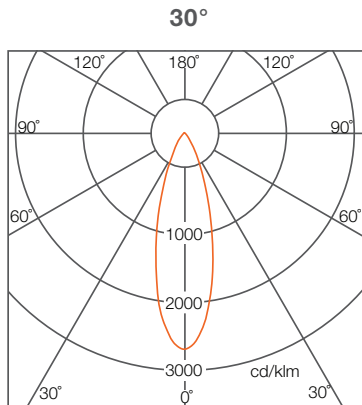

ARCHISHAPE® 2.5 Washer

Dimensions

Dimensions

	54W	90W	150W	180W
Fixture				
ΦD	275mm	275mm	348mm	398mm
W	297mm	297mm	354mm	415mm
L	349mm	349mm	426mm	475mm
L1	322mm	322mm	327mm	373mm
L2	200mm	200mm	185mm	206mm
Input/Output cable				
On/Off	600mm	600mm	600mm	600mm
DMX	600mm	600mm	600mm	600mm

ARCHISHAPE® 2.5 Washer

Photometrics

Light Distribution Curve

Illuminance at a distance

	Center Beam Lux/klm	Beam Width
		H
0.5m	62724	0.09m
1m	15681	0.17m
1.5m	6969	0.26m
2m	3920	0.34m
2.5m	2509	0.43m
3m	1742	0.51m

For feet multiply by 3.28

● Horiz. Spread: 9.8°
For fc divide by 10.7

	Center Beam Lux/klm	Beam Width
		H
0.5m	32238	0.13m
1m	8060	0.27m
1.5m	3582	0.40m
2m	2015	0.53m
2.5m	1290	0.67m
3m	896	0.80m

For feet multiply by 3.28

ARCHISHAPE® 2.5 Washer

Photometrics

Light Distribution Curve

Illuminance at a distance

	Center Beam Lux/klm	Beam Width	
		V	H
0.5m	11228	0.27m	0.27m
1m	2807	0.54m	0.53m
1.5m	1248	0.80m	0.80m
2m	702	1.07m	1.06m
2.5m	449	1.34m	1.33m
3m	312	1.61m	1.60m