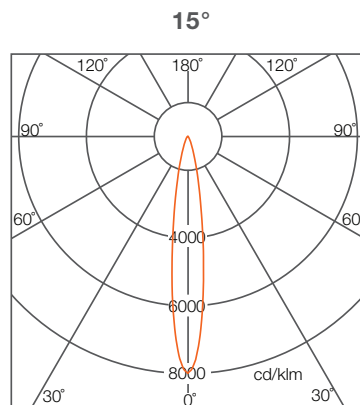

ARCHISHAPE® 2.5 Washer

Technical Data

Optical Specifications

		54W	90W	150W	180W
Light Source		24 LEDs	48 LEDs	72 LEDs	90 LEDs
Luminous Flux	2700K	3780 lm	6300 lm	10500 lm	12600 lm
	3000K	4320 lm	7200 lm	12000 lm	14400 lm
	4000K	4590 lm	7650 lm	12660 lm	15300 lm
	RGB	1890 lm	2940 lm	5250 lm	6300 lm
	RGBW (W: 4000K)	2430 lm	4050 lm	6525 lm	8100 lm
Efficacy	White	85 lm/W (4000K)			
	RGB	35 lm/W (4000K)			
	RGBW (W: 4000K)	45 lm/W			
CCT	2700K, 3000K, 4000K, RGB, RGBW				
CRI	80 (White LED)				
SDCM	5 (White LED)				
Beam Angle	4.5°, 10°, 15°, 30°, 60° (*For 4.5° optics, please contact our regional sales office for availability.)				

ARCHISHAPE® 2.5 Washer

Dimensions

Dimensions

	54W	90W	150W	180W
Fixture				
ΦD	275mm	275mm	348mm	398mm
W	297mm	297mm	354mm	415mm
L	349mm	349mm	426mm	475mm
L1	322mm	322mm	327mm	373mm
L2	200mm	200mm	185mm	206mm
Input/Output cable				
On/Off	600mm	600mm	600mm	600mm
DMX	600mm	600mm	600mm	600mm

ARCHISHAPE® 2.5 Washer

Photometrics

Light Distribution Curve

Illuminance at a distance

	Center Beam Lux/klm	Beam Width
		H
0.5m	62724	0.09m
1m	15681	0.17m
1.5m	6969	0.26m
2m	3920	0.34m
2.5m	2509	0.43m
3m	1742	0.51m

ARCHISHAPE® 2.5 Washer

Photometrics

Light Distribution Curve

Illuminance at a distance

	Center Beam Lux/klm	Beam Width	
		V	H
0.5m	11228	0.27m	0.27m
1m	2807	0.54m	0.53m
1.5m	1248	0.80m	0.80m
2m	702	1.07m	1.06m
2.5m	449	1.34m	1.33m
3m	312	1.61m	1.60m