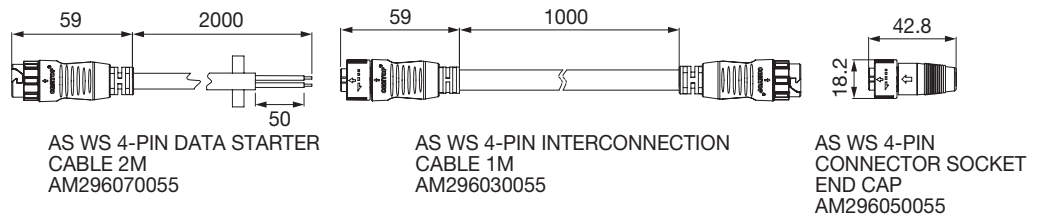

* Leave black wire as opening wire, connect DMX+ wire with brown wire , DMX- wire with blue wire, GND of controller with yellow&green wire.

Due to the manufacturing processes of LED, the polar candela distribution and distance luminaries only reflect statistical figures and do not necessarily correspond to the actual parameters of individual product that may differ from the typical values.