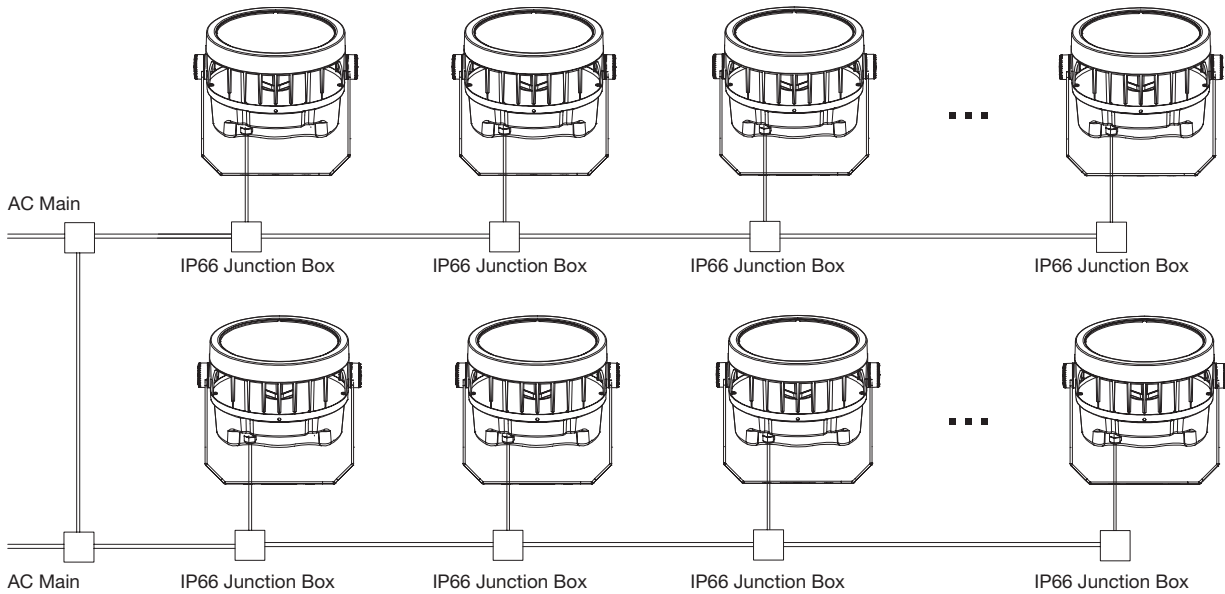

ARCHISHAPE® 2.5 Washer

System Diagram

AC On/Off Version

AC DMX Version