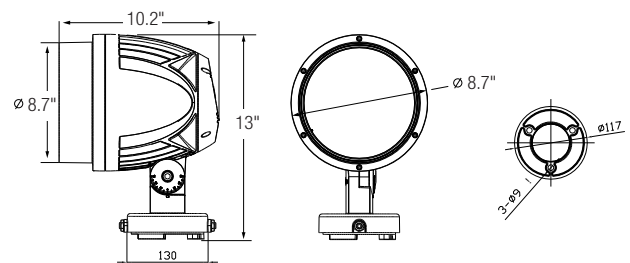

Technical Specifications & Options

	RGBW	DW	Static White				
COLOR		 2200K-6500K Dynamic White	 4000K Neutral White 3000K Warm White				
BEAM ANGLE							
ENVIRONMENT							
CERTIFICATIONS	cETLus, FCC, RoHS, ANSI 3G	cETLus, FCC, RoHS, ANSI 3G	cETLus, FCC, RoHS, ANSI 3G				
TECHNICAL SPECIFICATIONS							
POWER CONSUMPTION	IMPACT RATING	LUMINOUS FLUX	EFFICACY	LUMINOUS FLUX	EFFICACY	LUMINOUS FLUX	EFFICACY
180W	IK09	7100	40lm/W	7350	40lm/W	13380/12375	74lm/W - 68lm/W
120W	IK09	4560	38lm/W	5250	43lm/W	9200/8650	76lm/W - 72lm/W
80W	IK09	2980	37lm/W	3670	44lm/W	6075/5440	75lm/W - 68lm/W
40W	IK10	1330	33lm/W	1640	41lm/W	2670/2540	66lm/W - 63lm/W
20W	IK10	725	36lm/W	825	41lm/W	1340/1240	67lm/W - 62lm/W
INPUT VOLTAGE	120-277V_{AC} 50/60Hz		120-277V_{AC} 50/60Hz		120-277V_{AC} 50/60Hz		
OPERATING TEMPERATURE	-30°C to +50°C / -22°F to +122°F		-30°C to +50°C / -22°F to +122°F		-30°C to +50°C / -22°F to +122°F		
POWER FACTOR	≥ 0.9		≥ 0.9		≥ 0.9		
CONTROL	DMX512, RDM Enabled		DMX512, RDM Enabled		DMX512, RDM Enabled		

80W

www.traxon-ecue.com