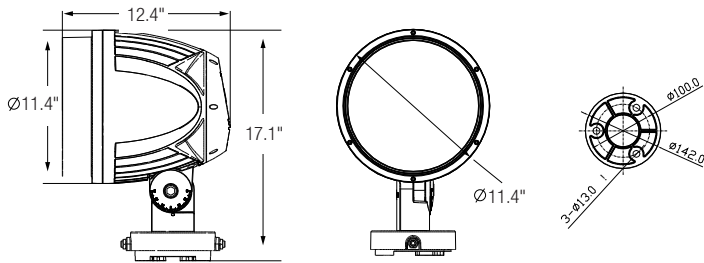

Technical Specifications & Options

	RGBW	DW	Static White				
COLOR		 2200K-6500K Dynamic White	 4000K Neutral White 3000K Warm White				
BEAM ANGLE							
ENVIRONMENT							
CERTIFICATIONS	cETLus, FCC, RoHS, ANSI 3G	cETLus, FCC, RoHS, ANSI 3G	cETLus, FCC, RoHS, ANSI 3G				
TECHNICAL SPECIFICATIONS							
POWER CONSUMPTION	IMPACT RATING	LUMINOUS FLUX	EFFICACY	LUMINOUS FLUX	EFFICACY	LUMINOUS FLUX	EFFICACY
180W	IK09	7100	40lm/W	7350	40lm/W	13380/12375	74lm/W - 68lm/W
120W	IK09	4560	38lm/W	5250	43lm/W	9200/8650	76lm/W - 72lm/W
80W	IK09	2980	37lm/W	3670	44lm/W	6075/5440	75lm/W - 68lm/W
40W	IK10	1330	33lm/W	1640	41lm/W	2670/2540	66lm/W - 63lm/W
20W	IK10	725	36lm/W	825	41lm/W	1340/1240	67lm/W - 62lm/W
INPUT VOLTAGE	120-277V_{AC} 50/60Hz		120-277V_{AC} 50/60Hz		120-277V_{AC} 50/60Hz		
OPERATING TEMPERATURE	-30°C to +50°C / -22°F to +122°F		-30°C to +50°C / -22°F to +122°F		-30°C to +50°C / -22°F to +122°F		
POWER FACTOR	≥ 0.9		≥ 0.9		≥ 0.9		
CONTROL	DMX512, RDM Enabled		DMX512, RDM Enabled		DMX512, RDM Enabled		

180W and 120W